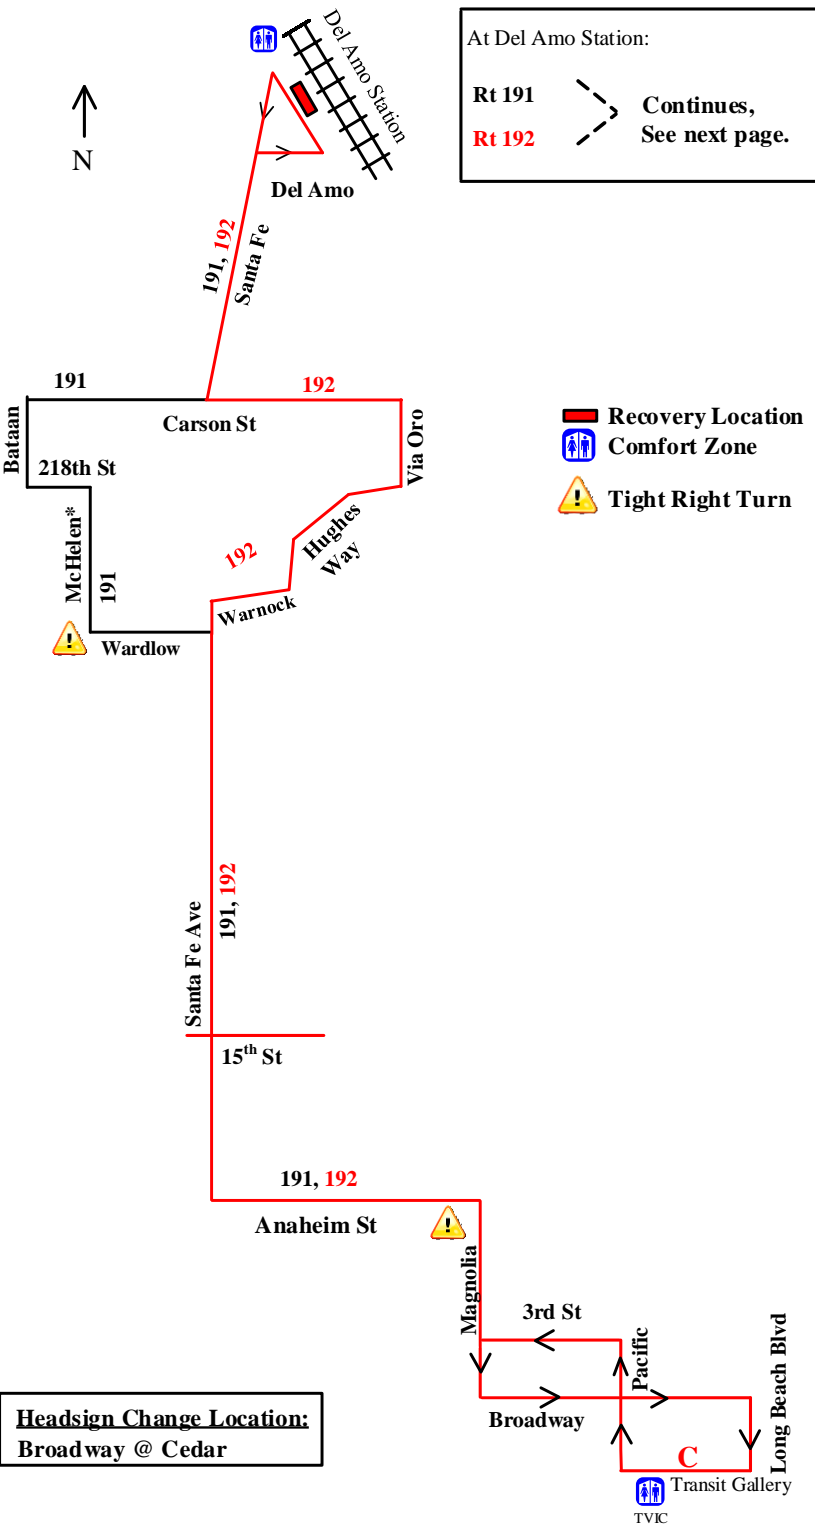

**190 Series- Santa Fe**

For Del Amo and South see next page

**Headsign Change Location:**  
Broadway @ Cedar

Not to Scale

**Route 192 - Santa Fe**

## Turn Sheet for Route 192

### Santa Fe/Del Amo Station to Transit Gallery

<b>Inbound</b>	<b>Outbound</b>
<p>Exiting Del Amo Station            Left Turn on Santa Fe Ave.            Left Carson Street            Right Turn Via Oro Ave.            Right Turn Hughes Way            Right Turn Warnock Way            Left Turn Santa Fe Ave.            Left Turn Anaheim Street            Right Turn Magnolia Street            Left Turn Broadway</p> <p><b>(Headsign Change Location            Broadway at Cedar Ave.)</b>            Right Turn Long Beach Blvd.            Right Turn 1<sup>st</sup> Street (Transit Gallery)</p> <p>Enter Shelter "C".</p>	<p>From Transit Gallery Shelter " C"            (Westbound 1<sup>st</sup> Street)            Right Turn Pacific Ave.            Left Turn 3<sup>rd</sup> Street.            Right Turn Magnolia Street            Left Turn Anaheim Street            Right Turn Santa Fe Ave.            Right Turn Warnock Way.            Left Turn Hughes Way            Left Turn Via Oro Ave.            Left Turn Carson Street            Right Turn Santa Fe Ave.</p> <p>Pulls into the Del Amo Station Bay 1</p>